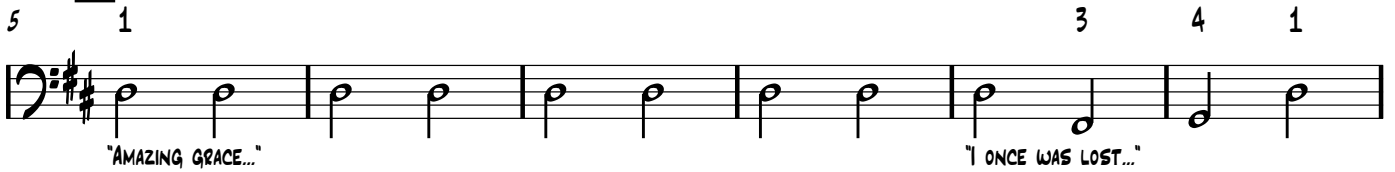

BASS GUITAR

1-27-2010

KEY OF D

AMAZING GRACE

(MY CHAINS ARE GONE)

WORDS BY JOHN NEWTON (VERSES)
ADDITIONAL LYRICS BY
CHRIS TOMLIN AND LOUIE GIGLIO

TRADITIONAL AMERICAN MELODY
ARRANGEMENT AND CHORUS BY
CHRIS TOMLIN AND LOUIE GIGLIO

♩ = 62 1

A

B

C

3RD TIME TO CODA ⊕

AMAZING GRACE (MY CHAINS ARE GONE) BASS GUITAR

⊕ CODA

33