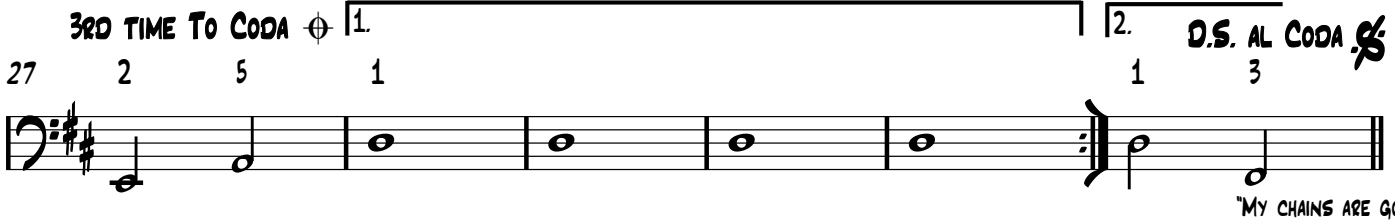

BASS GUITAR

1-27-2010

KEY OF D

AMAZING GRACE

(MY CHAINS ARE GONE)

WORDS BY JOHN NEWTON (VERSES)
ADDITIONAL LYRICS BY
CHRIS TOMLIN AND LOUIE GIGLIO

TRADITIONAL AMERICAN MELODY
ARRANGEMENT AND CHORUS BY
CHRIS TOMLIN AND LOUIE GIGLIO

♩ = 62 1

A

B

C

3RD TIME TO CODA ⊕

AMAZING GRACE (MY CHAINS ARE GONE) BASS GUITAR

⊕ CODA

33